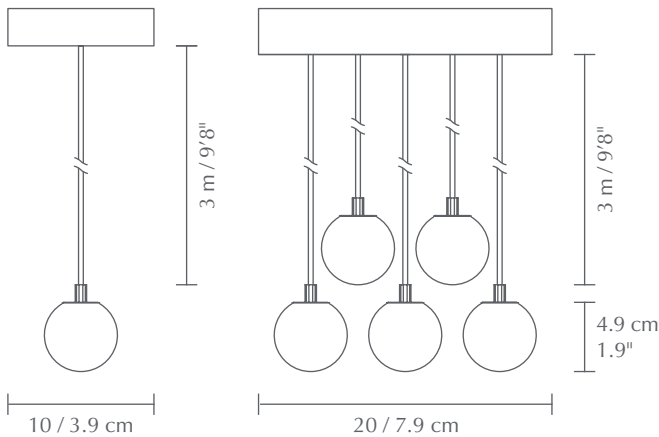

ROSETTE MINI

Designed by UIMAGE Design Team

Colour variations

black
(RAL: 9005)

TESTS & CERTIFICATIONS

CE (for indoor use)

DIMENSIONS

Rosette Mini single (Ø × H): 10 × 2.7 cm / 3.9 × 1.1"

Rosette Mini cluster 3 (Ø × H): 20 × 3.2 cm / 7.9 × 1.3"

Rosette Mini cluster 5 (Ø × H): 20 × 3.2 cm / 7.9 × 1.3"

MATERIAL

Steel and polypropylene

Incl. 3 m / 9'8" black cord, metal canopy and diffuser caps

WEIGHT

Single: 11.1 × 11.1 × 11.8 cm / 4.4 × 4.4 × 4.6"

Cluster 3: 21.2 × 21.2 × 13.6 cm / 8.3 × 8.3 × 5.4"

Cluster 5: 21.2 × 21.2 × 13.6 cm / 8.3 × 8.3 × 5.4"

WEIGHT INCL. PACKAGING

Single: 430 g / 15.2 oz

Cluster 3: 21.2 × 21.2 × 13.6 cm / 8.3 × 8.3 × 5.4"

Cluster 5: 21.2 × 21.2 × 13.6 cm / 8.3 × 8.3 × 5.4"

LIGHT SOURCE

Tiny Idea (not included)

PACKAGING DIMENSIONS (L × W × H)

Single: 11.1 × 11.1 × 11.8 cm / 4.4 × 4.4 × 4.6"