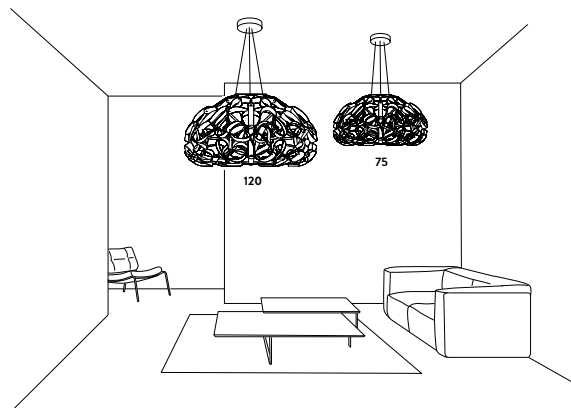

QUANTICA SUSPENSION

by Adriano Rachele

Compendium page **120**

PRODUCT / PRODOTTO	DIMENSIONS / MISURE	COLOUR / COLORE	CODE / CODICE
<p>SUSPENSION 120</p> <p>Bulbs E27:</p> <p> 8 X 12W LED Filament max Ø6 cm (2-1/4")</p> <p>Dimmable with: Dimmable bulbs</p> <p>Made of: Opalflex®</p> <p>With: cold-coating foil</p> <p>Weight: net Kg 8 - gross Kg 42</p> <p>Package: 143 x 143 x h. 76 cm</p>		<p> GOLD</p>	<p>QUASXL0GLD01T00000EU</p>
<p>SUSPENSION 75</p> <p>Bulbs E27:</p> <p> 4 X 12W LED Filament max Ø6 cm (2-1/4")</p> <p>Dimmable with: Dimmable bulbs</p> <p>Made of: Opalflex®</p> <p>With: cold-coating foil</p> <p>Weight: net Kg 4 - gross Kg 8</p> <p>Package: 75 x 81 x h. 49 cm</p>		<p> GOLD</p>	<p>QUASL00GLD01T00000EU</p>

CANOPY DETAILS

120: Ø 16 cm x h. 3,5 cm (Ø 6-1/4" x h.1-1/2")

75: Ø 16 cm x h. 3,5 cm (Ø 6-1/4" x h.1-1/2")

6 m. cable kit also available for purchase after lamp order
Kit Cavi da 6m acquistabile anche successivamente

FINISHING

GOLD

QUANTICA ENTIRE COLLECTION

QUANTICA SUSPENSION

by Adriano Rachele

Compendium page **120**

PRODUCT	DIMENSION	COLOUR	CODE
<p>SUSPENSION 120</p> <p>Bulbs E26:</p> <p> 8 X 12W LED Filament max Ø6 cm (2-1/4")</p> <p>Dimmable with: Dimmable bulbs</p> <p>Made of: Opalflex®</p> <p>With: cold-coating foil</p> <p>Weight: net 17,6 - gross 92,6 lb</p> <p>Package: 56,3 x 56,3 x h 29,9 in</p>		<p> GOLD</p>	<p>QUASXL0GLD01T00000US</p>
<p>SUSPENSION 75</p> <p>Bulbs E26:</p> <p> 4 X 12W LED Filament max Ø6 cm (2-1/4")</p> <p>Dimmable with: Dimmable bulbs</p> <p>Made of: Opalflex®</p> <p>With: cold-coating foil</p> <p>Weight: net 8,8 - gross 17,6 lb</p> <p>Package: 29,5 x 31,9 x h 19,3 in</p>		<p> GOLD</p>	<p>QUASL00GLD01T00000US</p>