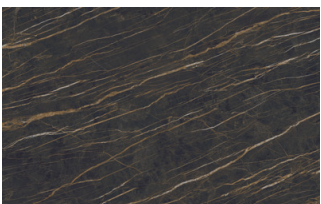

Azalai nero

Jasper moka

Storm grigio

Storm nero

Senda grigio

Pacific bianco

Glossy stoneware

Noir desir

Calacatta oro

Breche capraia

Textured finishes

TEXTURED FINISHES

Textured finishes

Avana

Oak carbone

Heat - treated oak