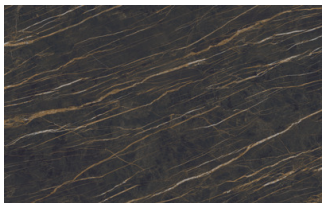

ESSENCES 2

Essences 2

Canaletto Walnut

Heat-treated oak

Stoneware

STONEWARE

Matt stoneware

Azalai nero

Jasper moka

Storm grigio

Storm nero

Senda grigio

Pacific bianco

Glossy stoneware

Noir desir

Calacatta oro