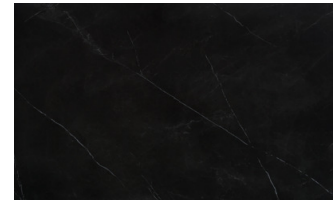

Oak carbone

ESSENCES 2

Essences 2

Canaletto Walnut

Heat-treated oak

Stoneware

STONEWARE

Matt stoneware

Azalai nero

Jasper moka

Storm grigio

Storm nero

Senda grigio

Pacific bianco

Glossy stoneware

Noir desir