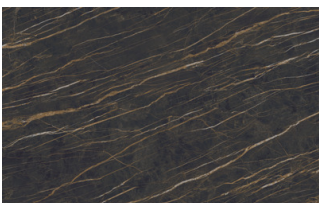

Oak carbone

ESSENCES 2

Essences 2

Canaletto Walnut

Heat-treated oak

Stoneware

STONEWARE

Matt stoneware

Azalai nero

Jasper moka

Storm grigio

Storm nero

Senda grigio

Pacific bianco

Glossy stoneware

Noir desir

Calacatta oro

Breche capraia

Metals

METALS 1

Metals 1

Black

Titanium

Brown