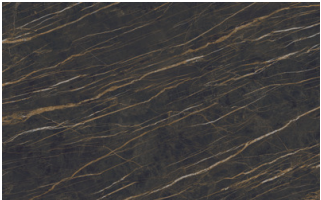

Glossy stoneware

Noir desir