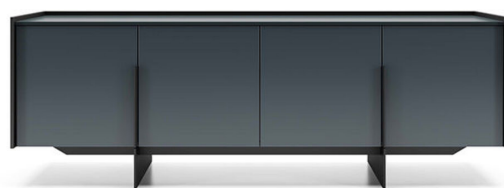

Sideboards and storage units

Katana

Katana is a contemporary sideboard with minimalist and rationalist lines, metal base in various finishes, stoneware or wood top, forming a tray, and elegant metal handles.

CONTEMPORARY SIDEBOARD BY SIGNOROTTO+PARTNERS

Studio Signorotto+Partners is the author of this designer sideboard with a metal handle that has the elegance of a katana, the ancient Japanese weapon, as it slips into the specially designed base. The same lightness outlines the sides that, together with the back, enclose the cabinet with a tray effect at the height of the top.

KATANA STORAGE UNIT

Katana's high storage cabinet version with four hinged doors features three glass shelves, or optional wooden shelves, and can be accessorized with bar setup, bottle rasters, drawers and LED lights.