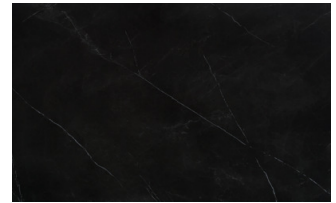

Stoneware

STONEWARE

Matt stoneware

Storm nero

Glossy stoneware

Glasses

LACQUERED GLASSES

Lacquered glasses