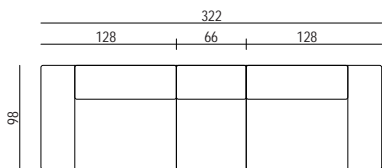

128 98

BIG CORNER

SX
LH

98 98

CORNER

40
96 96

SQUARE POUF

40
66 96

RECTANGULAR POUF

OPTIONAL

Cuscino | Cushion
65 x 65

Cuscino | Cushion
45 x 45

COMFORT

- BIG SIDE ELEMENT - LH
- BIG CENTRAL ELEMENT
- BIG SIDE ELEMENT - RH

- BIG SIDE ELEMENT - LH
- SMALL CENTRAL ELEMENT
- BIG SIDE ELEMENT - RH

- SMALL SIDE ELEMENT - LH
- SMALL CENTRAL ELEMENT
- SMALL SIDE ELEMENT - RH

- BIG SIDE ELEMENT - LH
- BIG SIDE ELEMENT - RH

COMFORT

- SMALL SIDE ELEMENT - LH
- BIG CENTRAL ELEMENT
- "MAXI" CENTRAL ELEMENT W.128
- SMALL SIDE ELEMENT - RH