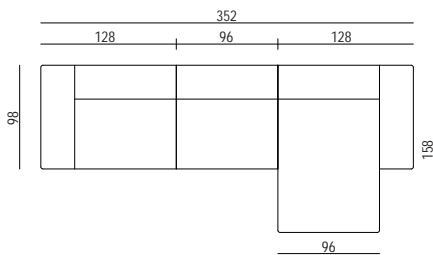

RECTANGULAR POUF

OPTIONAL

Cuscino | Cushion
65 x 65

Cuscino | Cushion
45 x 45

COMFORT

- BIG SIDE ELEMENT - LH
- BIG CENTRAL ELEMENT
- BIG SIDE ELEMENT - RH

- BIG SIDE ELEMENT - LH
- SMALL CENTRAL ELEMENT
- BIG SIDE ELEMENT - RH

- SMALL SIDE ELEMENT - LH
- SMALL CENTRAL ELEMENT
- SMALL SIDE ELEMENT - RH

- BIG SIDE ELEMENT - LH
- BIG SIDE ELEMENT - RH

COMFORT

- SMALL SIDE ELEMENT - LH
- BIG CENTRAL ELEMENT
- "MAXI" CENTRAL ELEMENT W.128
- SMALL SIDE ELEMENT - RH

- LATERALE GRANDE SX
- CENTRALE GRANDE
- ISOLA DX

- BIG SIDE ELEMENT - LH
- BIG CENTRAL ELEMENT
- SECTIONAL ELEMENT - RH

- BIG SIDE ELEMENT - LH
- SMALL CENTRAL ELEMENT
- SECTIONAL ELEMENT - RH

- BIG SIDE ELEMENT - LH
- BIG CENTRAL ELEMENT
- BIG CORNER
- BIG SIDE ELEMENT - RH