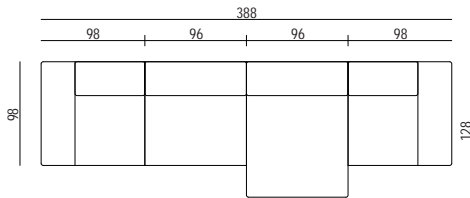

128 98

BIG CORNER

SX
LH

98 98

CORNER

40
96 96

SQUARE POUF

40
66 96

RECTANGULAR POUF

OPTIONAL

Cuscino | Cushion
65 x 65

Cuscino | Cushion
45 x 45

COMFORT

- BIG SIDE ELEMENT - LH
- BIG CENTRAL ELEMENT
- BIG SIDE ELEMENT - RH

- BIG SIDE ELEMENT - LH
- SMALL CENTRAL ELEMENT
- BIG SIDE ELEMENT - RH

- SMALL SIDE ELEMENT - LH
- SMALL CENTRAL ELEMENT
- SMALL SIDE ELEMENT - RH

- BIG SIDE ELEMENT - LH
- BIG SIDE ELEMENT - RH

COMFORT

- SMALL SIDE ELEMENT - LH
- BIG CENTRAL ELEMENT
- "MAXI" CENTRAL ELEMENT W.128
- SMALL SIDE ELEMENT - RH