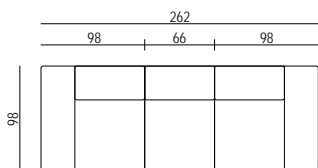

128 98

BIG CORNER

SX
LH

98 98

CORNER

40
96 96

SQUARE POUF

40
66 96

RECTANGULAR POUF

OPTIONAL

Cuscino | Cushion
65 x 65

Cuscino | Cushion
45 x 45

COMFORT

- BIG SIDE ELEMENT - LH
- BIG CENTRAL ELEMENT
- BIG SIDE ELEMENT - RH

- BIG SIDE ELEMENT - LH
- SMALL CENTRAL ELEMENT
- BIG SIDE ELEMENT - RH

- SMALL SIDE ELEMENT - LH
- SMALL CENTRAL ELEMENT
- SMALL SIDE ELEMENT - RH

- BIG SIDE ELEMENT - LH
- BIG SIDE ELEMENT - RH

COMFORT

- SMALL SIDE ELEMENT - LH
- BIG CENTRAL ELEMENT
- "MAXI" CENTRAL ELEMENT W.128
- SMALL SIDE ELEMENT - RH