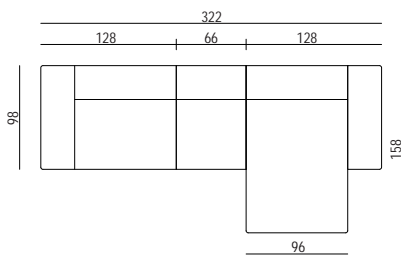

RECTANGULAR POUF

OPTIONAL

Cuscino | Cushion
65 x 65

Cuscino | Cushion
45 x 45

COMFORT

- BIG SIDE ELEMENT - LH
- BIG CENTRAL ELEMENT
- BIG SIDE ELEMENT - RH

- BIG SIDE ELEMENT - LH
- SMALL CENTRAL ELEMENT
- BIG SIDE ELEMENT - RH

- SMALL SIDE ELEMENT - LH
- SMALL CENTRAL ELEMENT
- SMALL SIDE ELEMENT - RH

- BIG SIDE ELEMENT - LH
- BIG SIDE ELEMENT - RH

COMFORT

- SMALL SIDE ELEMENT - LH
- BIG CENTRAL ELEMENT
- "MAXI" CENTRAL ELEMENT W.128
- SMALL SIDE ELEMENT - RH

- LATERALE GRANDE SX
- CENTRALE GRANDE
- ISOLA DX

- BIG SIDE ELEMENT - LH
- BIG CENTRAL ELEMENT
- SECTIONAL ELEMENT - RH

- BIG SIDE ELEMENT - LH
- SMALL CENTRAL ELEMENT
- SECTIONAL ELEMENT - RH

- BIG SIDE ELEMENT - LH
- BIG CENTRAL ELEMENT
- BIG CORNER
- BIG SIDE ELEMENT - RH