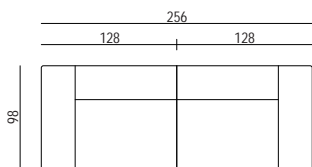

128 98

BIG CORNER

SX
LH

98 98

CORNER

40
96 96

SQUARE POUF

40
66 96

RECTANGULAR POUF

OPTIONAL

Cuscino | Cushion
65 x 65

Cuscino | Cushion
45 x 45

COMFORT

- BIG SIDE ELEMENT - LH
- BIG CENTRAL ELEMENT
- BIG SIDE ELEMENT - RH

- BIG SIDE ELEMENT - LH
- SMALL CENTRAL ELEMENT
- BIG SIDE ELEMENT - RH

- SMALL SIDE ELEMENT - LH
- SMALL CENTRAL ELEMENT
- SMALL SIDE ELEMENT - RH

- BIG SIDE ELEMENT - LH
- BIG SIDE ELEMENT - RH

COMFORT

- SMALL SIDE ELEMENT - LH
- BIG CENTRAL ELEMENT
- "MAXI" CENTRAL ELEMENT W.128
- SMALL SIDE ELEMENT - RH