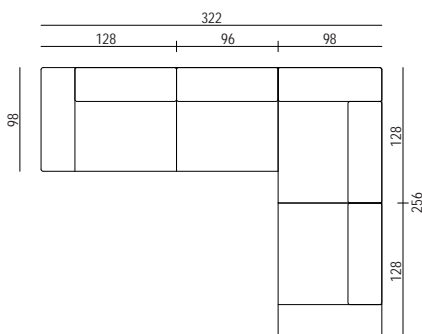

RECTANGULAR POUF

OPTIONAL

Cuscino | Cushion
65 x 65

Cuscino | Cushion
45 x 45

COMFORT

- BIG SIDE ELEMENT - LH
- BIG CENTRAL ELEMENT
- BIG SIDE ELEMENT - RH

- BIG SIDE ELEMENT - LH
- SMALL CENTRAL ELEMENT
- BIG SIDE ELEMENT - RH

- SMALL SIDE ELEMENT - LH
- SMALL CENTRAL ELEMENT
- SMALL SIDE ELEMENT - RH

- BIG SIDE ELEMENT - LH
- BIG SIDE ELEMENT - RH

COMFORT

- SMALL SIDE ELEMENT - LH
- BIG CENTRAL ELEMENT
- "MAXI" CENTRAL ELEMENT W.128
- SMALL SIDE ELEMENT - RH

- LATERALE GRANDE SX
- CENTRALE GRANDE
- ISOLA DX

- BIG SIDE ELEMENT - LH
- BIG CENTRAL ELEMENT
- SECTIONAL ELEMENT - RH

- BIG SIDE ELEMENT - LH
- SMALL CENTRAL ELEMENT
- SECTIONAL ELEMENT - RH

- BIG SIDE ELEMENT - LH
- BIG CENTRAL ELEMENT
- BIG CORNER
- BIG SIDE ELEMENT - RH