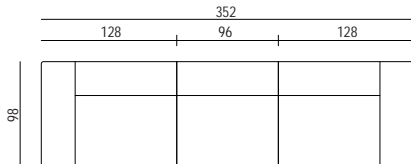

128 98

BIG CORNER

SX
LH

98 98

CORNER

40
96 96

SQUARE POUF

40
66 96

RECTANGULAR POUF

OPTIONAL

Cuscino | Cushion
65 x 65

Cuscino | Cushion
45 x 45

COMFORT

- BIG SIDE ELEMENT - LH
- BIG CENTRAL ELEMENT
- BIG SIDE ELEMENT - RH

- BIG SIDE ELEMENT - LH
- SMALL CENTRAL ELEMENT
- BIG SIDE ELEMENT - RH

- SMALL SIDE ELEMENT - LH
- SMALL CENTRAL ELEMENT
- SMALL SIDE ELEMENT - RH

- BIG SIDE ELEMENT - LH
- BIG SIDE ELEMENT - RH

COMFORT

- SMALL SIDE ELEMENT - LH
- BIG CENTRAL ELEMENT
- "MAXI" CENTRAL ELEMENT W.128
- SMALL SIDE ELEMENT - RH